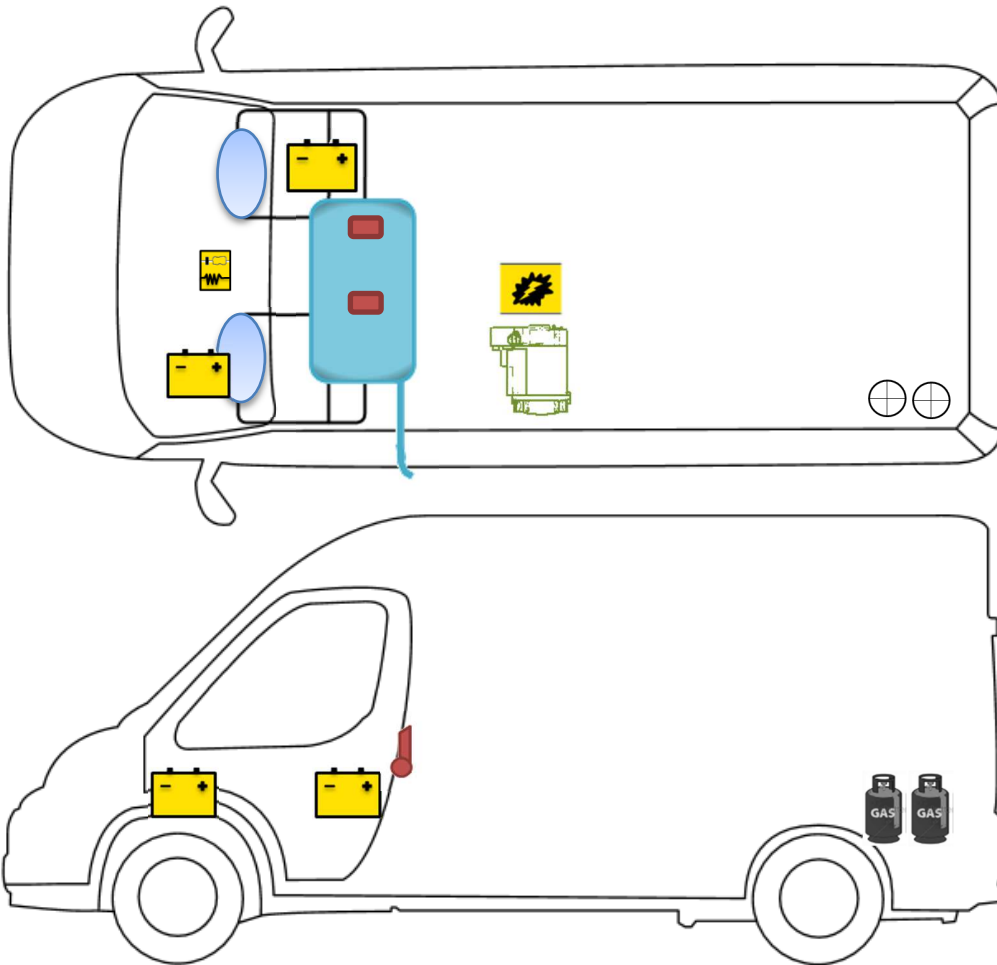

Rescue sheet

Vlow 640

Legende

	Airbag		Airbag control module		Pretensioner
	Battery		Electronic block		Fuel Tank
	Gas bottle		Gas-pressure damper		Heating

Please ensure an appropriate positioning of the rescue data sheet in the vehicle