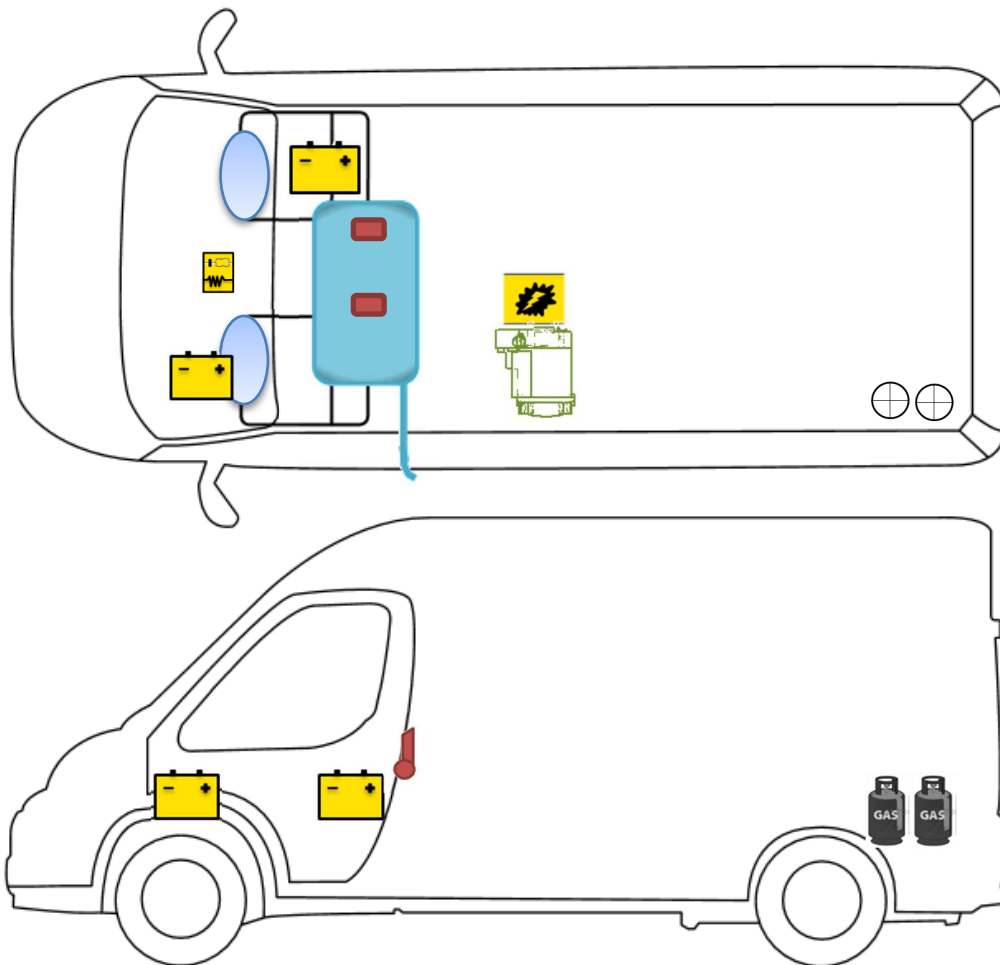

Rescue sheet

Vlow 601

Legende

	Airbag		Airbag control module		Pretensioner
	Battery		Electronic block		Fuel Tank
	Gas bottle		Gas-pressure damper		Heating

Please ensure an appropriate positioning of the rescue data sheet in the vehicle