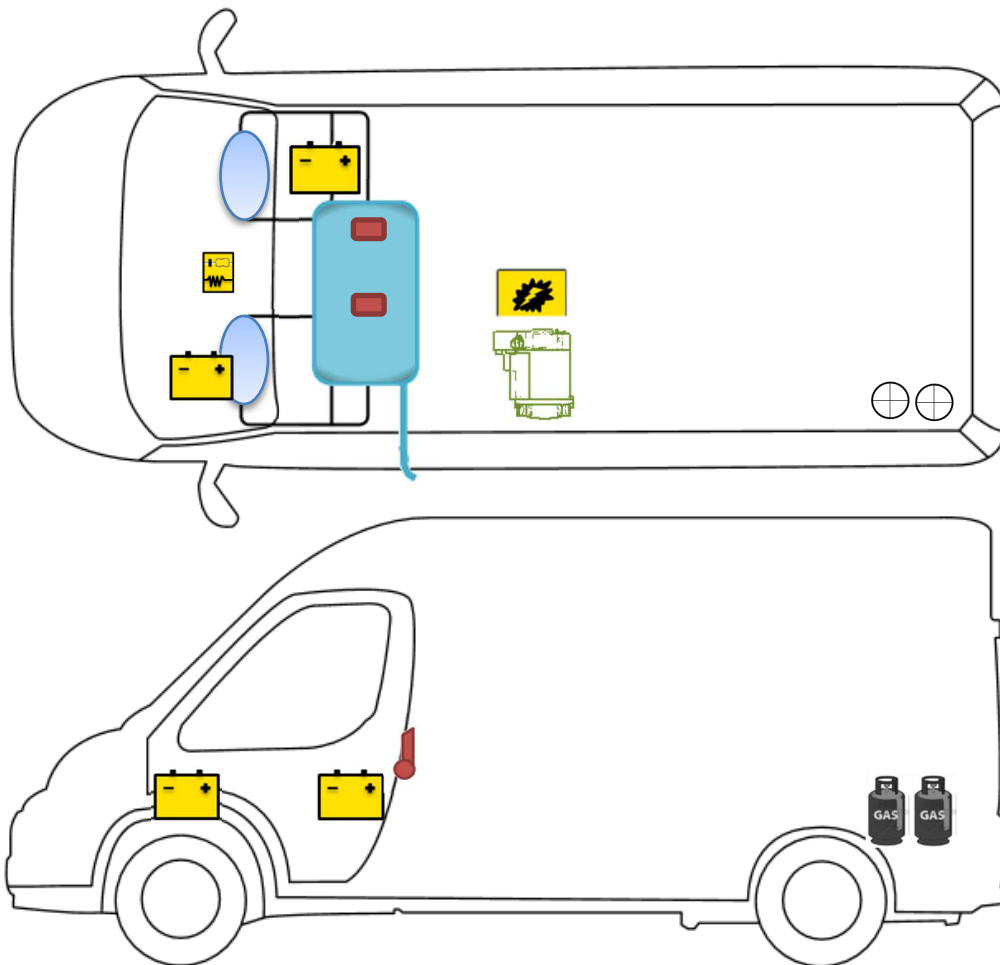

Rescue sheet

Vlow 540

Legende

	Airbag		Airbag control module		Pretensioner
	Battery		Electronic block		Fuel Tank
	Gas bottle		Gas-pressure damper		Heating

Please ensure an appropriate positioning of the rescue data sheet in the vehicle