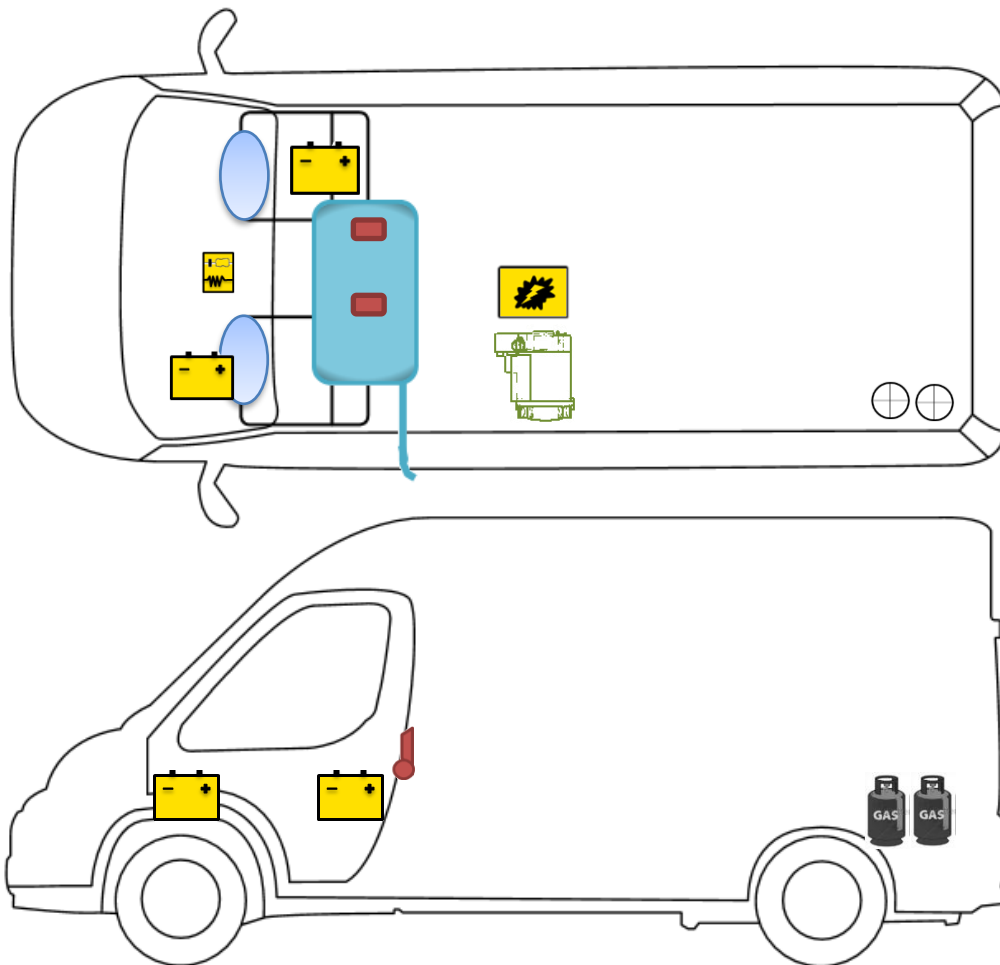

Rescue sheet

Vlow 600

Legende

	Airbag		Airbag control module		Pretensioner
	Battery		Electronic block		Fuel Tank
	Gas bottle		Gas-pressure damper		Heating

Please ensure an appropriate positioning of the rescue data sheet in the vehicle