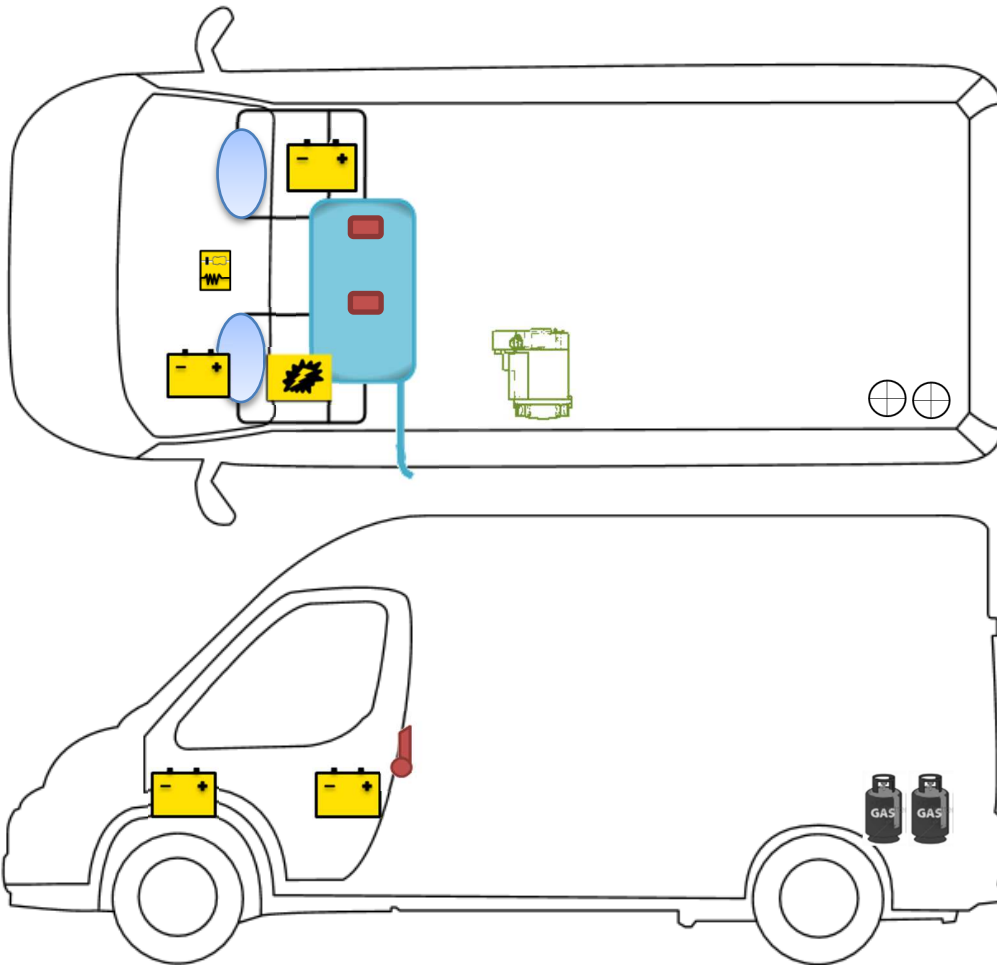

Rescue sheet

Vlow 600

Legende

	Airbag		Airbag control module		Pretensioner
	Battery		Electronic block		Fuel Tank
	Gas bottle		Gas-pressure damper		Heating

Please ensure an appropriate positioning of the rescue data sheet in the vehicle