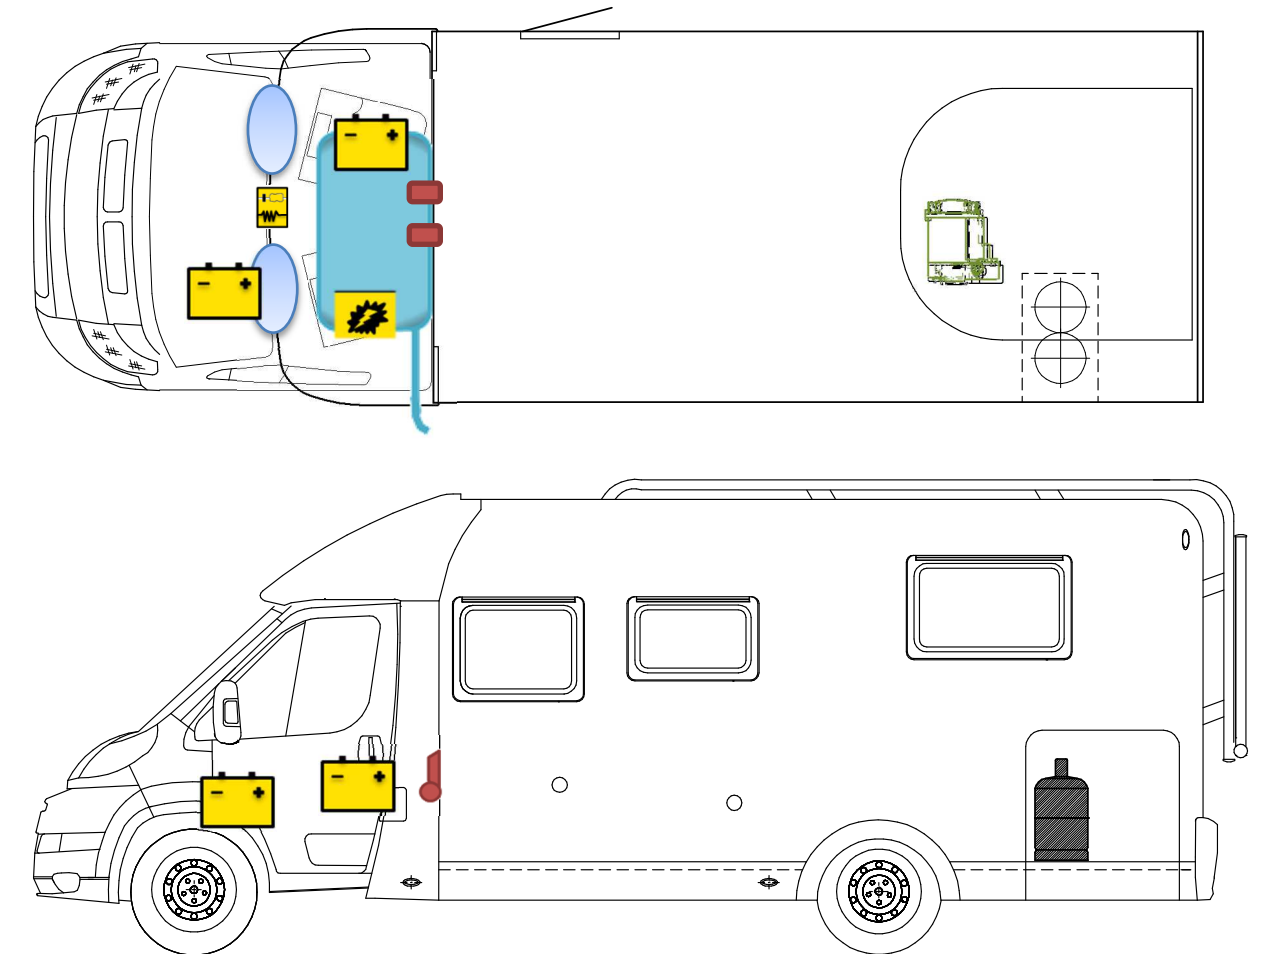

Rescue sheet

T 339

LEGEND

	Airbag		Airbag control module		Pretensioner
	Battery		Electronic block		Fuel Tank
	Gas bottle		Gas-pressure damper		Heating

Please ensure an appropriate positioning of the rescue data sheet in the vehicle