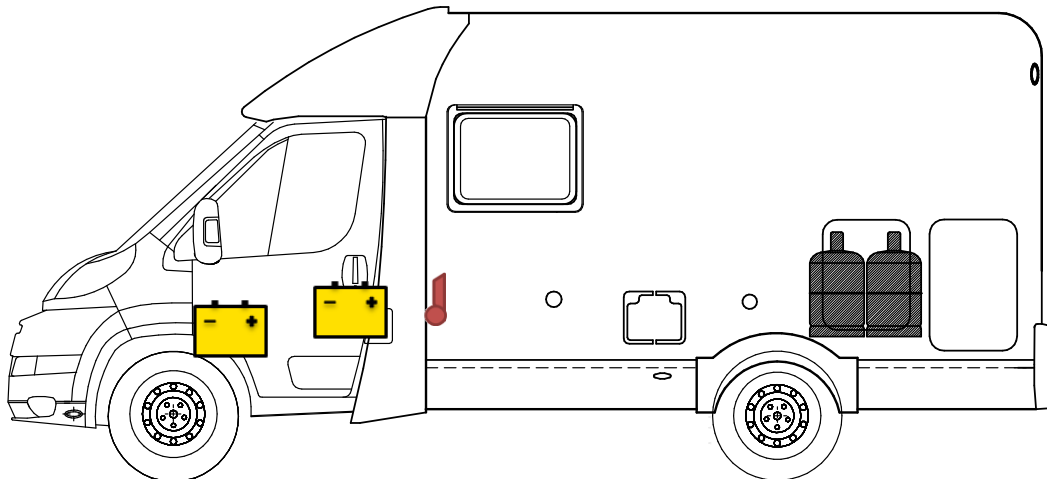

# Rescue sheet

V 132

## Legende

	<b>Airbag</b>		<b>Airbag control module</b>		<b>Pretensioner</b>
	<b>Battery</b>		<b>Electronic block</b>		<b>Fuel Tank</b>
	<b>Gas bottle</b>		<b>Gas-pressure damper</b>		<b>Heating</b>

Please ensure an appropriate positioning of the rescue data sheet in the vehicle