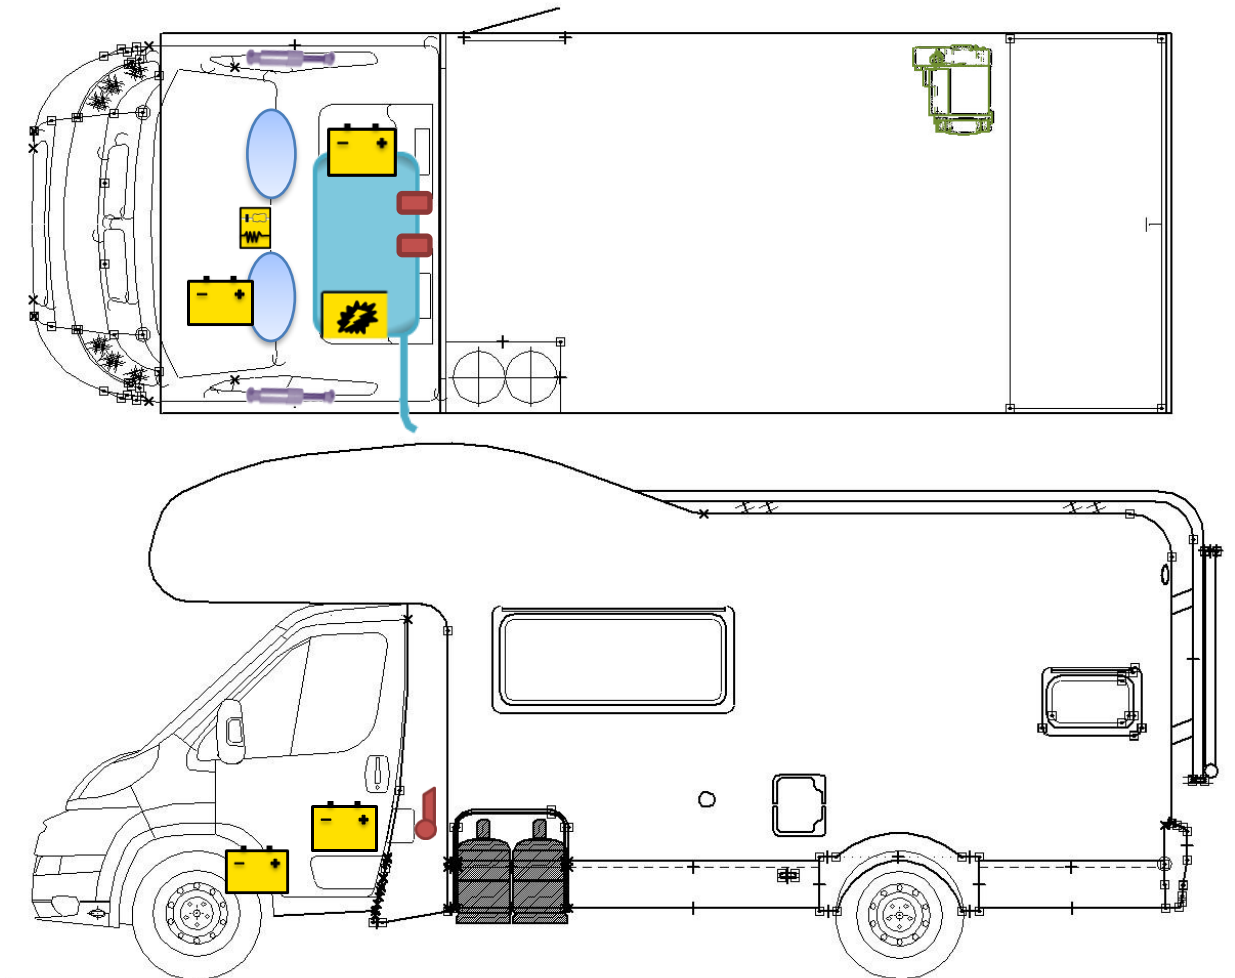

Rescue sheet

A 361

Legende

	Airbag		Airbag control module		Pretensioner
	Battery		Electronic block		Fuel Tank
	Gas bottle		Gas-pressure damper		Heating

Please ensure an appropriate positioning of the rescue data sheet in the vehicle