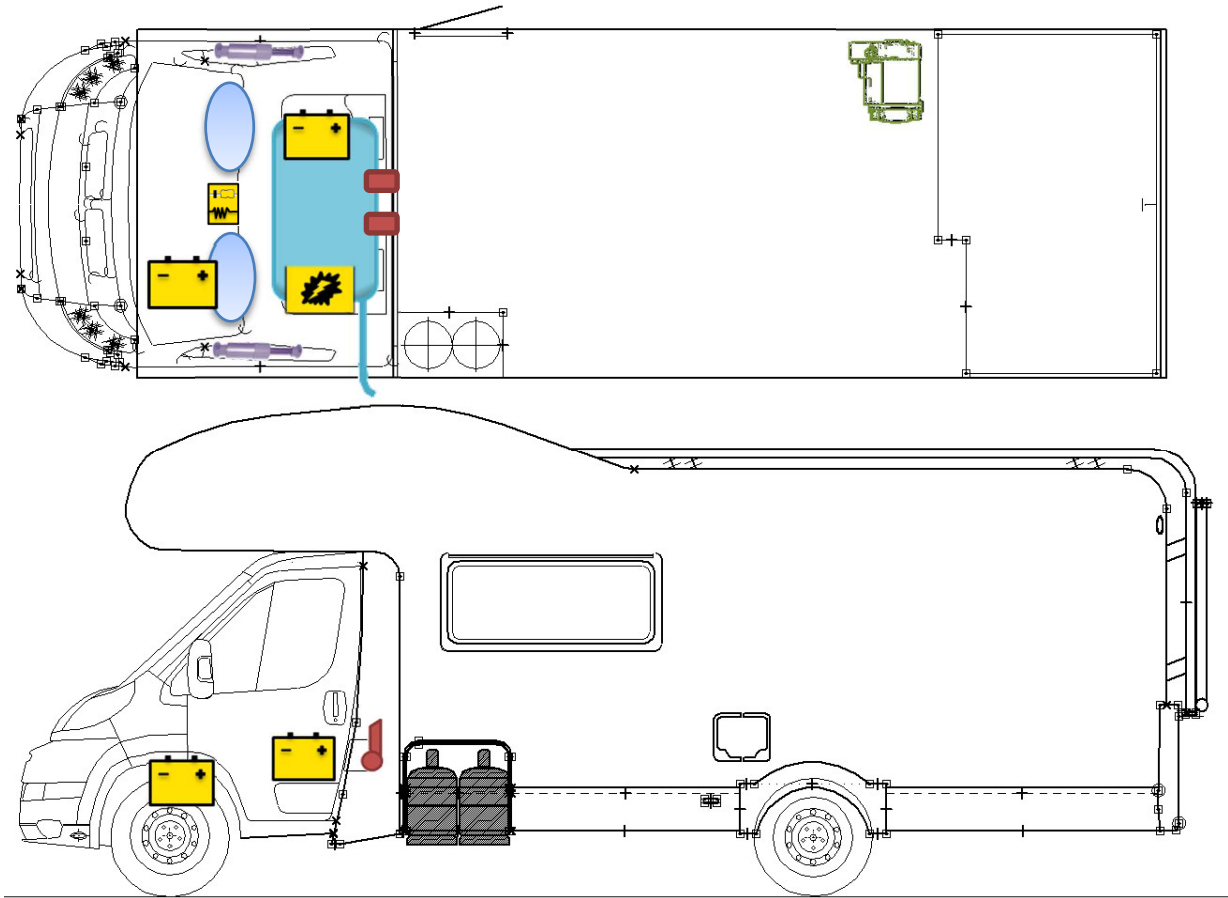

Rescue sheet

A 464

Legende

	Airbag		Airbag control module		Pretensioner
	Battery		Electronic block		Fuel Tank
	Gas bottle		Gas-pressure damper		Heating

Please ensure an appropriate positioning of the rescue data sheet in the vehicle