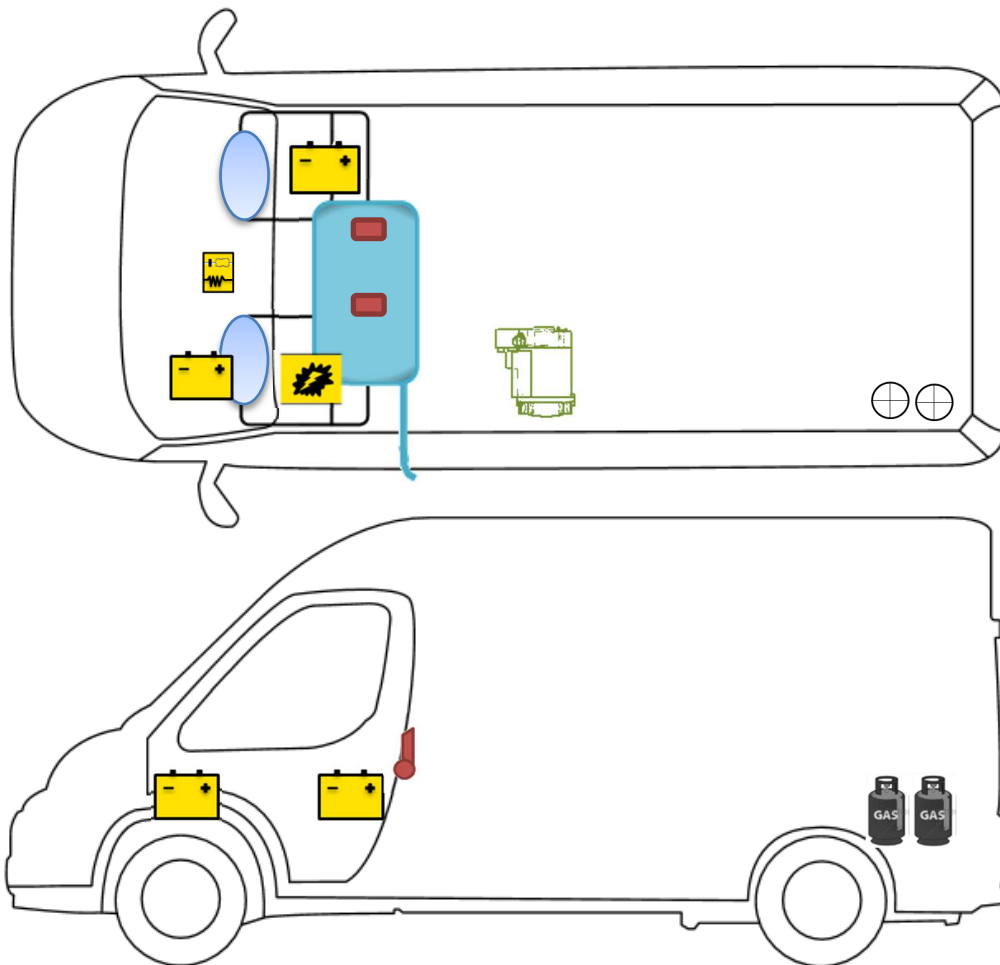

# Rescue sheet

Vlow 601

## Legende

	Airbag		Airbag control module		Pretensioner
	Battery		Electronic block		Fuel Tank
	Gas bottle		Gas-pressure damper		Heating

Please ensure an appropriate positioning of the rescue data sheet in the vehicle