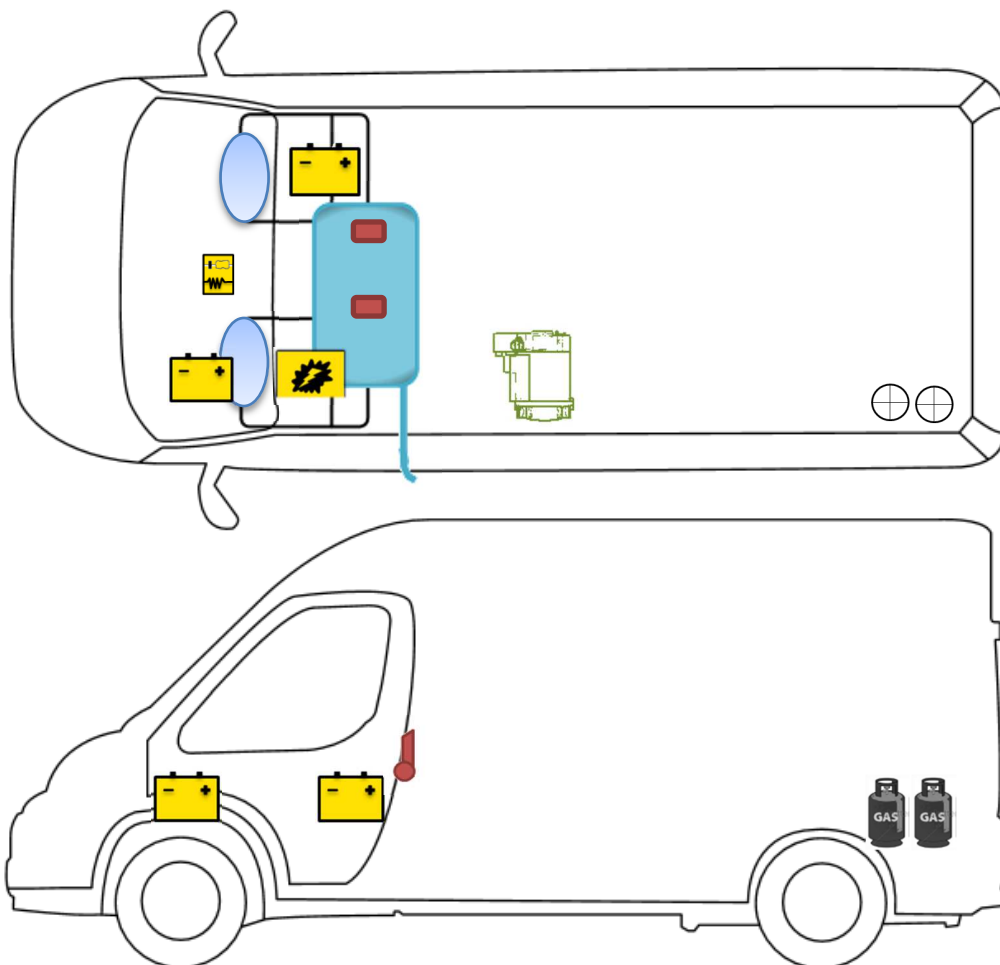

Rescue sheet

Vlow 540

Legende

	Airbag		Airbag control module		Pretensioner
	Battery		Electronic block		Fuel Tank
	Gas bottle		Gas-pressure damper		Heating

Please ensure an appropriate positioning of the rescue data sheet in the vehicle