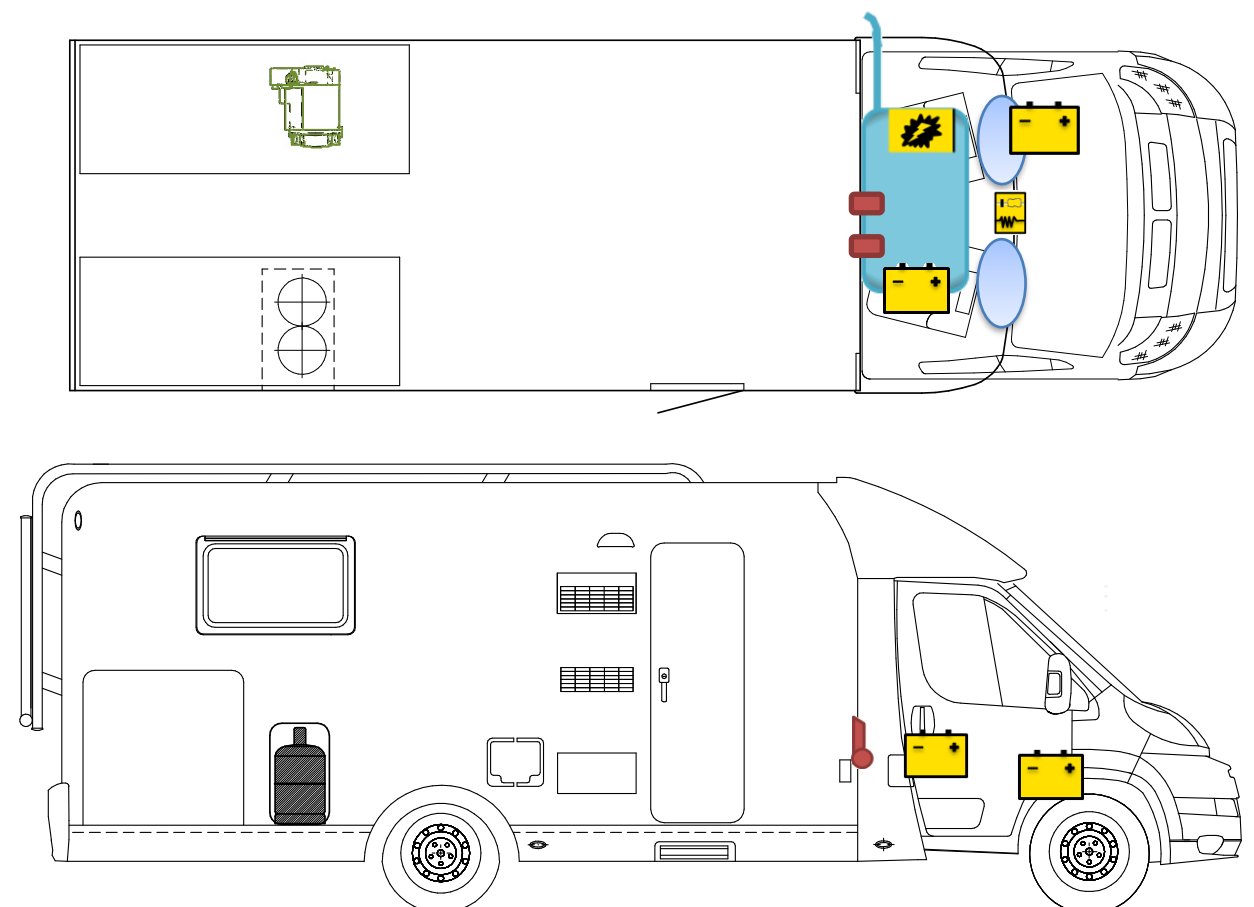

Rescue sheet

T 447

Legend

	Airbag		Airbag control module		Pretensioner
	Battery		Electronic block		Fuel Tank
	Gas bottle		Gas-pressure damper		Heating

Please ensure an appropriate positioning of the rescue data sheet in the vehicle