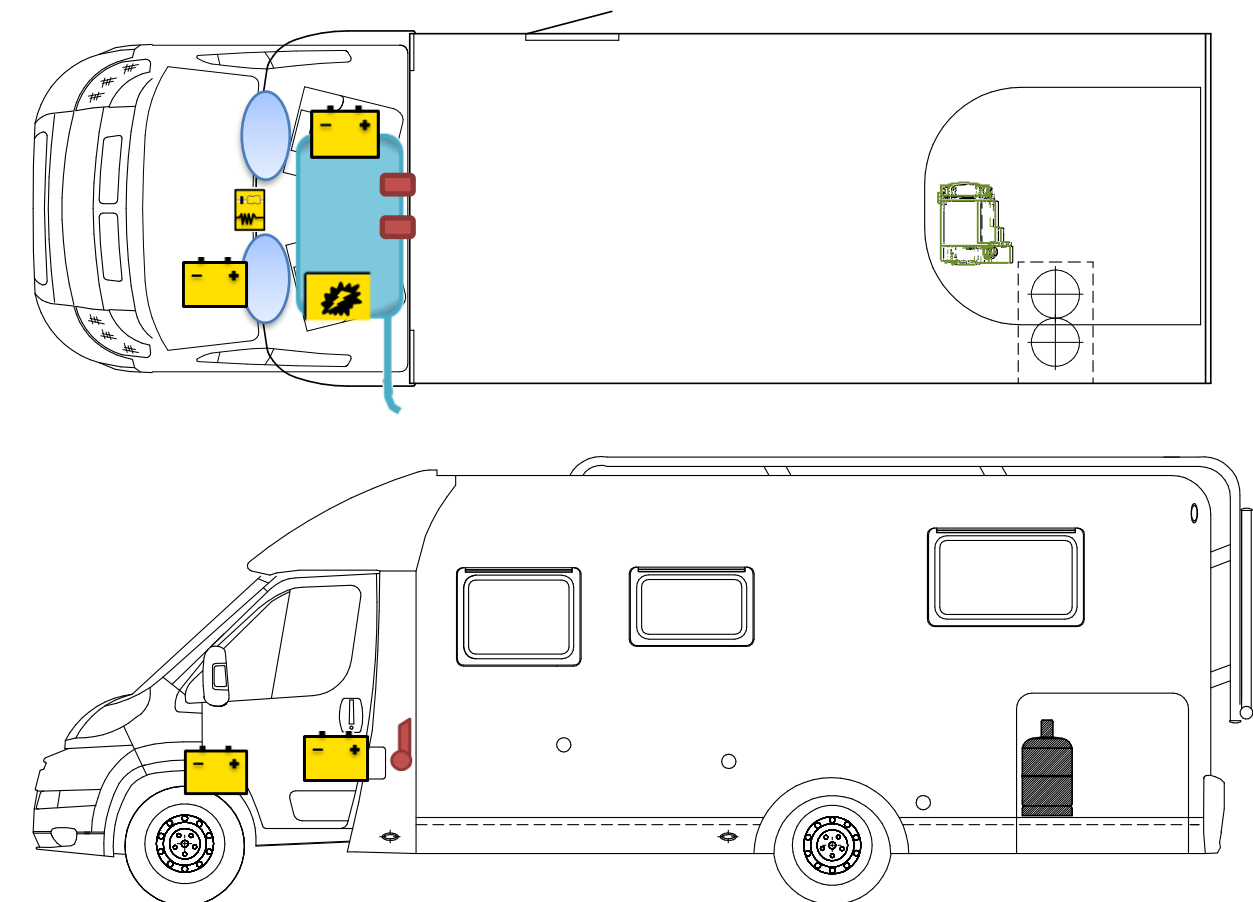

Rescue sheet

T 449

Legende

	Airbag		Airbag control module		Pretensioner
	Battery		Electronic block		Fuel Tank
	Gas bottle		Gas-pressure damper		Heating

Please ensure an appropriate positioning of the rescue data sheet in the vehicle