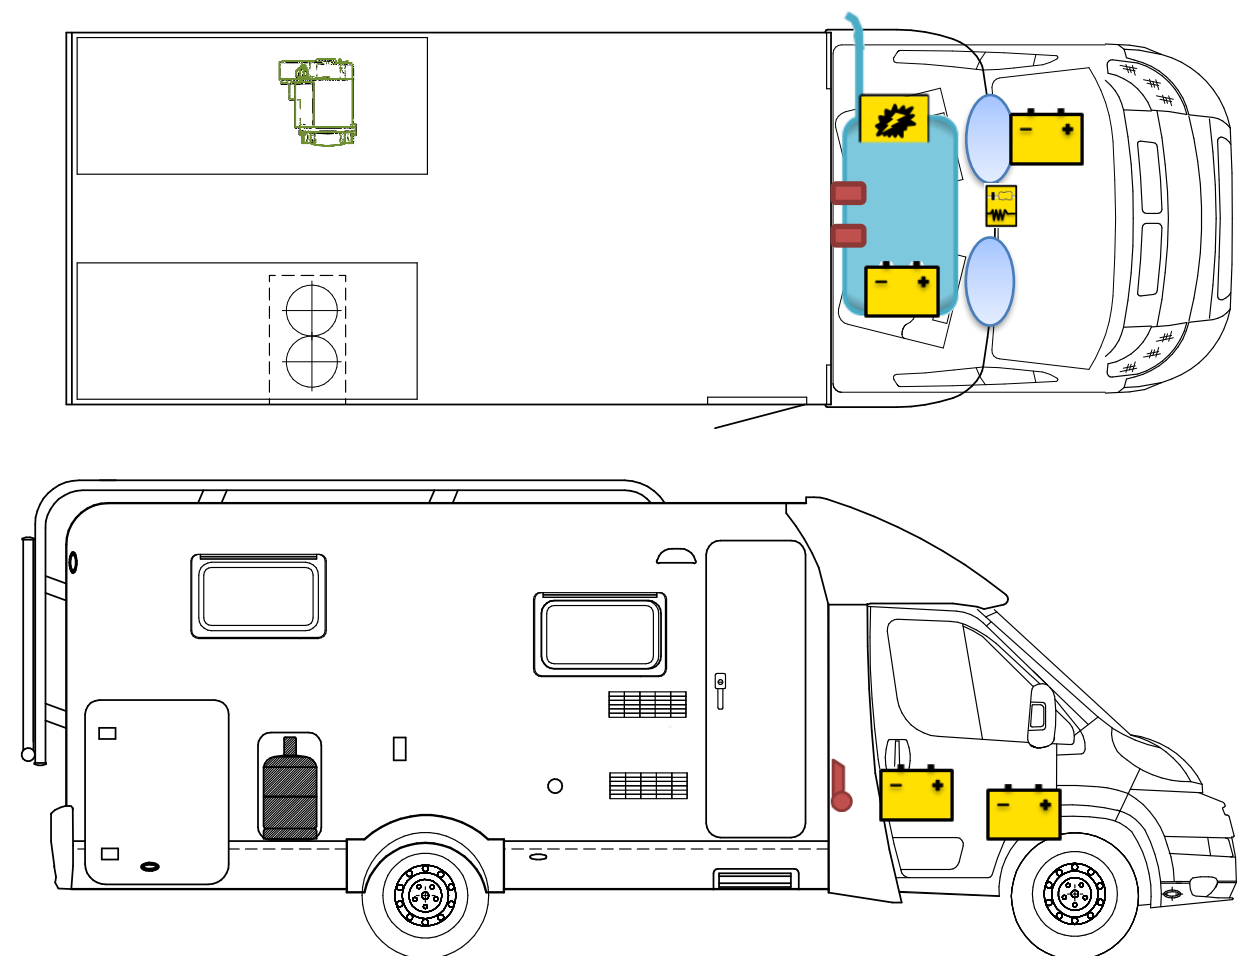

Rescue sheet

T 337

Legende

	Airbag		Airbag control module		Pretensioner
	Battery		Electronic block		Fuel Tank
	Gas bottle		Gas-pressure damper		Heating

Please ensure an appropriate positioning of the rescue data sheet in the vehicle