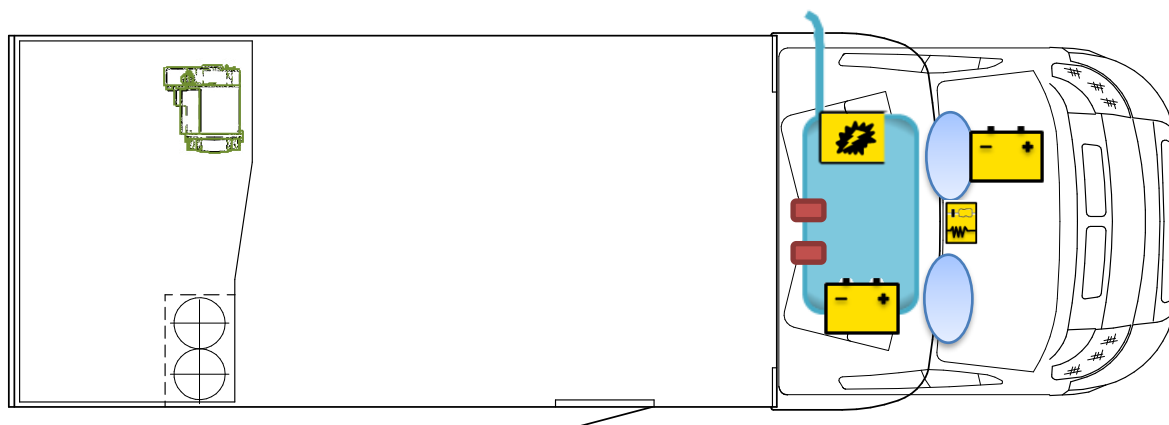

Rescue sheet

T 334

Legende

	Airbag		Airbag control module		Pretensioner
	Battery		Electronic block		Fuel Tank
	Gas bottle		Gas-pressure damper		Heating

Please ensure an appropriate positioning of the rescue data sheet in the vehicle