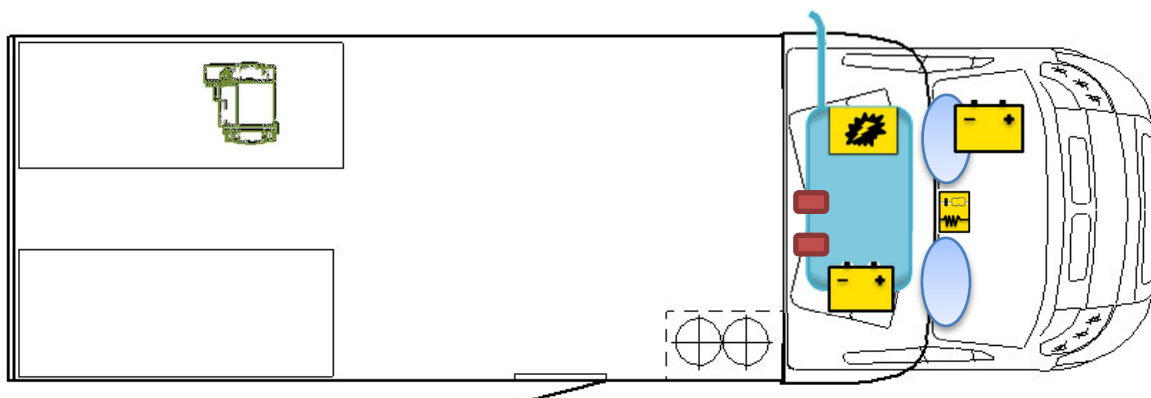

Rescue sheet

T 448

Legende

	Airbag		Airbag control module		Pretensioner
	Battery		Electronic block		Fuel Tank
	Gas bottle		Gas-pressure damper		Heating

Please ensure an appropriate positioning of the rescue data sheet in the vehicle