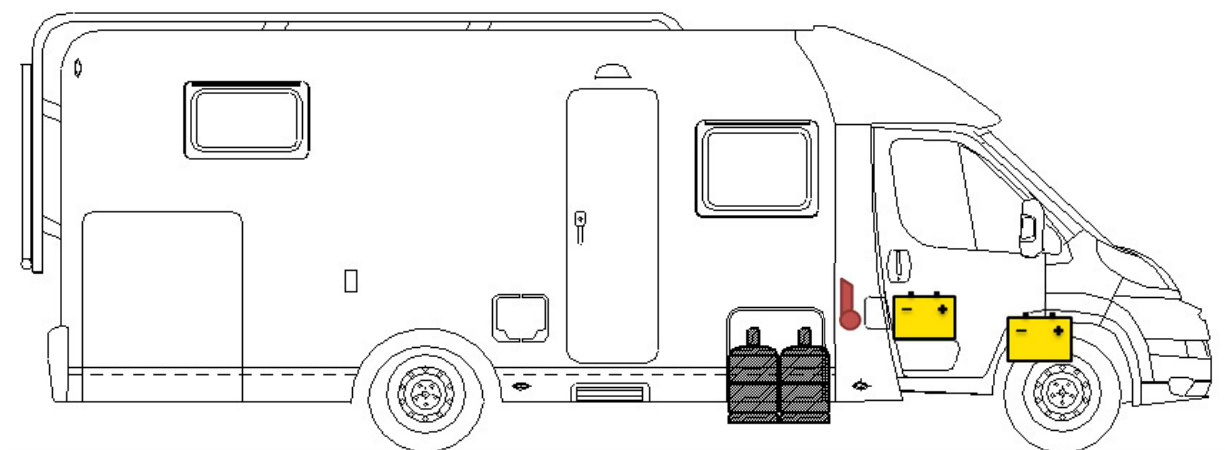

Rescue sheet

T 448

Legende

	Airbag		Airbag control module		Pretensioner
	Battery		Electronic block		Fuel Tank
	Gas bottle		Gas-pressure damper		Heating

Please ensure an appropriate positioning of the rescue data sheet in the vehicle