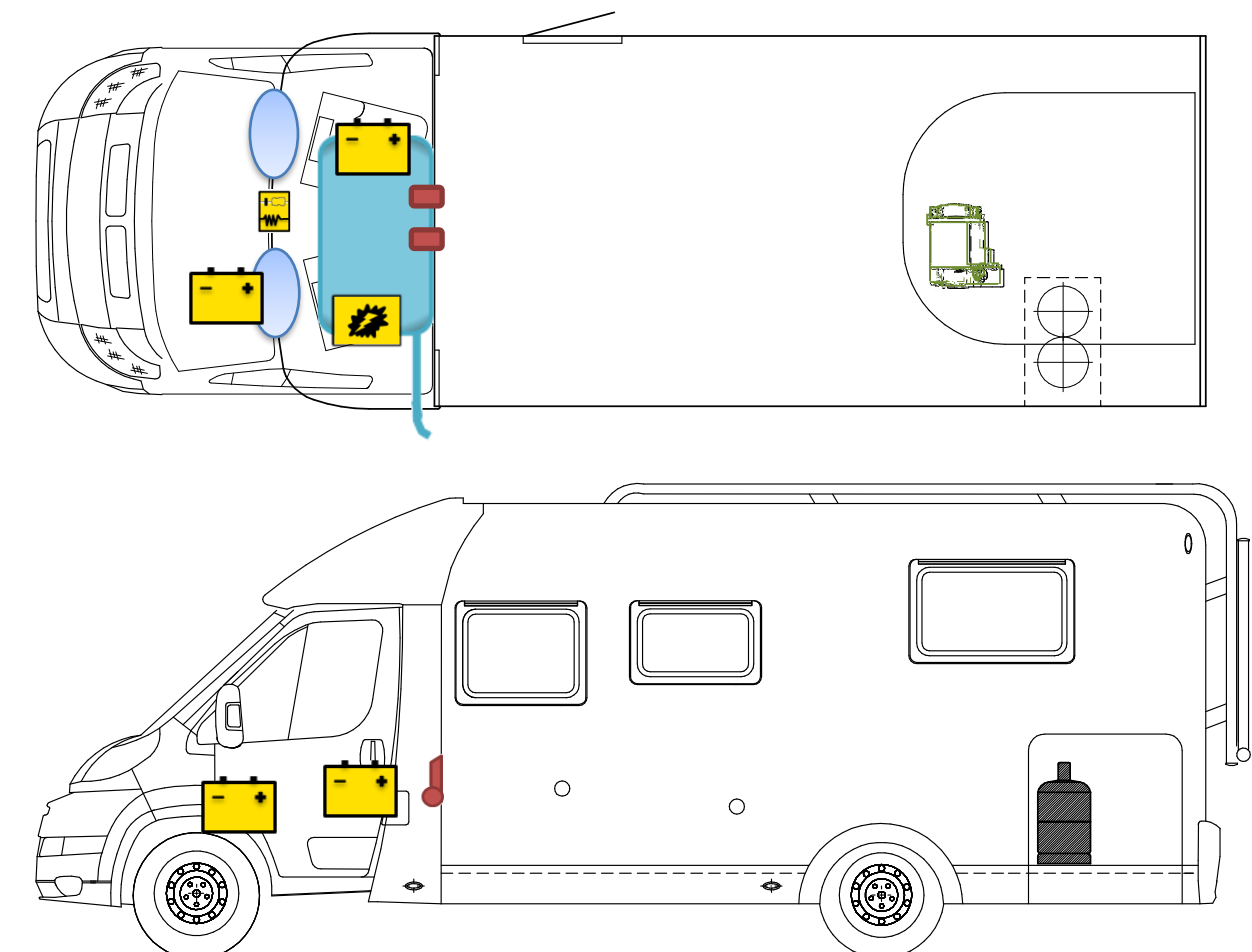

Rescue sheet

T 339

Legende

	Airbag		Airbag control module		Pretensioner
	Battery		Electronic block		Fuel Tank
	Gas bottle		Gas-pressure damper		Heating

Please ensure an appropriate positioning of the rescue data sheet in the vehicle